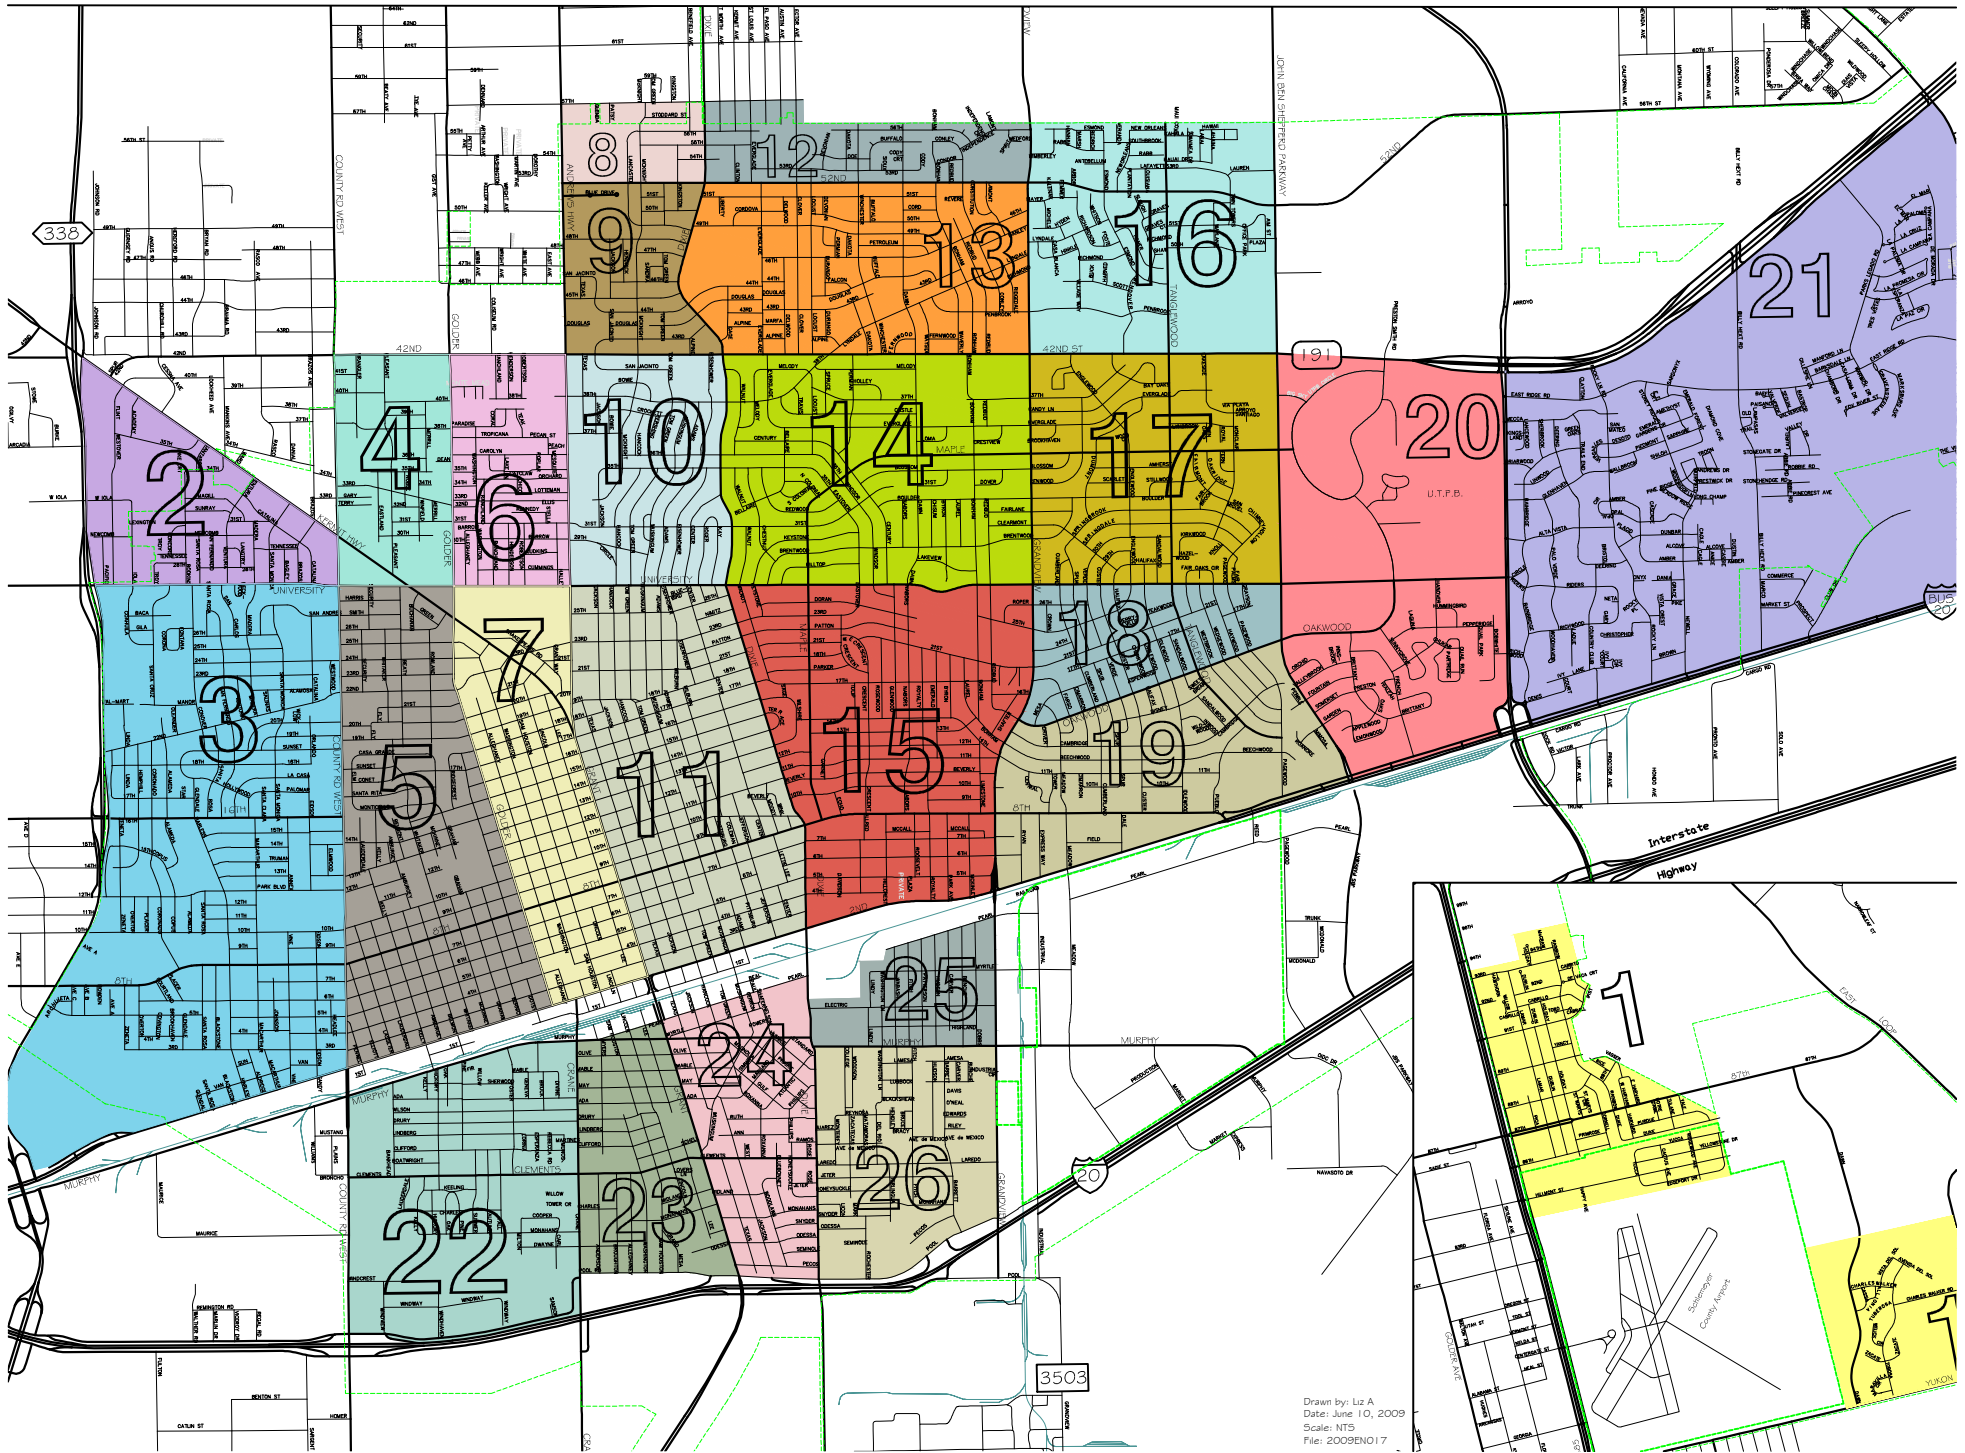

BULK ITEM ROUTES

Drawn by: Liz A
Date: June 10, 2009
Scale: NTS
File: 2009EN017